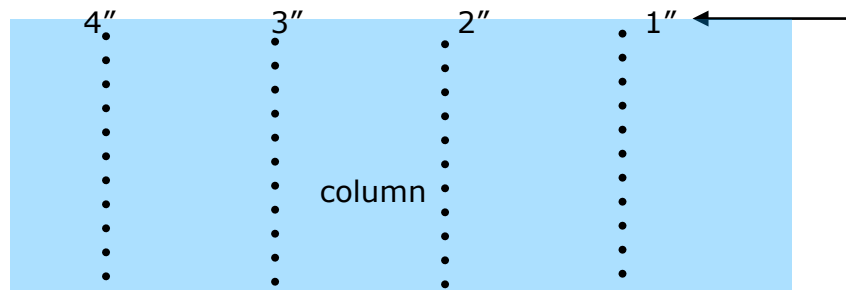

PINWHEEL TOWER CARD

A-2 Envelope 5 3/4" x 4 3/8"

Column 1 – 4 1/2" x 4"

Panel 4 – 2 3/4" x 4"

Decolatte papers

4 – 3 3/4" x 2 1/2"

4 – 3 3/4" x 1 1/2"

↑
Fold

A-7 Envelope 7 1/4" x 5 1/4"

column 1 – 4 1/2" x 5"

Panel 4 – 3 1/2" x 5"

Decolatte Papers

4 – 3" x 4 1/2"

4 – 2" x 4 1/2"

Envelope Sizes

ANNOUNCEMENT SIZE ENVELOPES

(WIDTH × HEIGHT IN INCHES)

ENVELOPE NAME	ENVELOPE SIZE	FOLDED CARD SIZE	UNFOLDED CARD (LONG WAY)*	UNFOLDED CARD (SHORT WAY)
A-2	5 ³ / ₄ × 4 ³ / ₈	5 ¹ / ₂ × 4 ¹ / ₈	5 ¹ / ₂ × 8 ¹ / ₄	11 × 4 ¹ / ₈
A-6	6 ¹ / ₂ × 4 ³ / ₄	6 ¹ / ₄ × 4 ¹ / ₂	6 ¹ / ₄ × 9	12 ¹ / ₂ × 4 ¹ / ₂
A-7	7 ¹ / ₄ × 5 ¹ / ₄	7 × 5	7 × 10	14 × 5
A-8	8 ¹ / ₈ × 5 ¹ / ₂	7 ⁷ / ₈ × 5 ¹ / ₄	7 ⁷ / ₈ × 10 ¹ / ₂	15 ³ / ₄ × 5 ¹ / ₄
A-9	8 ⁷ / ₈ × 5 ³ / ₄	8 ⁵ / ₈ × 5 ¹ / ₂	8 ⁵ / ₈ × 11	17 ¹ / ₄ × 5 ¹ / ₂
A-10	9 ¹ / ₂ × 6	9 ¹ / ₄ × 5 ³ / ₄	9 ¹ / ₄ × 11 ¹ / ₂	18 ¹ / ₂ × 5 ³ / ₄